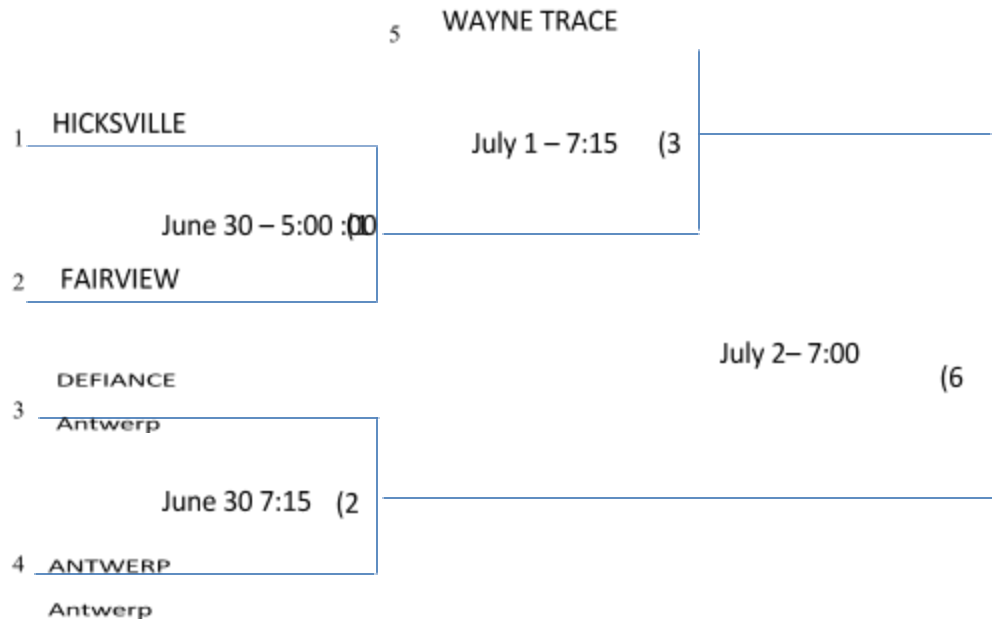

**Winner's Bracket – Defiance HS**

**District 1 - Acme Sectional**

Games at Defiance HS

**Teams: Antwerp, Defiance, Fairview, Hicksville, Wayne Trace**

- Top Seeds are home team
- Admission \$3 Adults; \$2 Students
- Defiance 1 seed, WT 2, Hicksville 3, FV 4, Antwerp 5

**Loser's Bracket – Defiance HS**