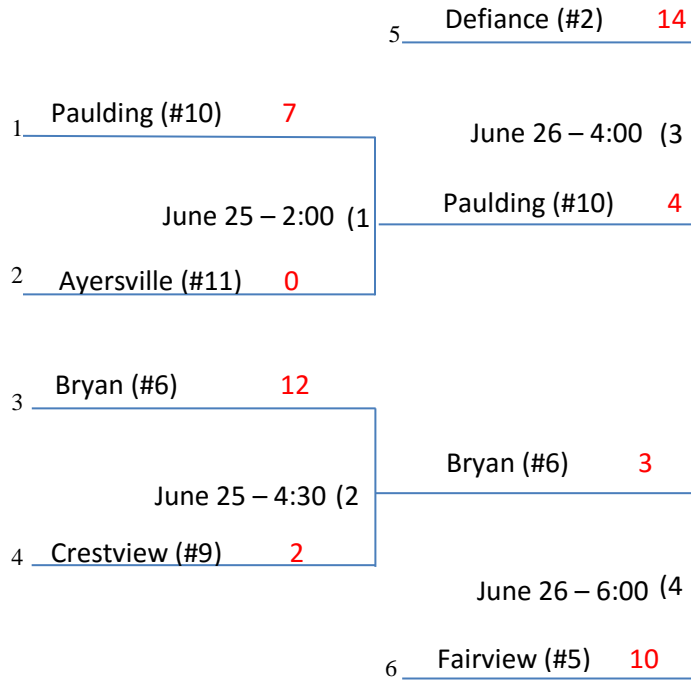

## Winner's Bracket – Fairview

# Region 1 – Jr. Acme Tournament

Games at Fairview HS and Tinora HS

*Championship games at Fairview*

*Top seed is home team until the Championship Round (Coin Flip)*

Teams: Antwerp, Archbold, Ayersville, Bryan, Crestview, Defiance, Fairview, Hicksville, Montpelier, Paulding, Tinora, Wayne Trace

## Loser's Bracket – Fairview